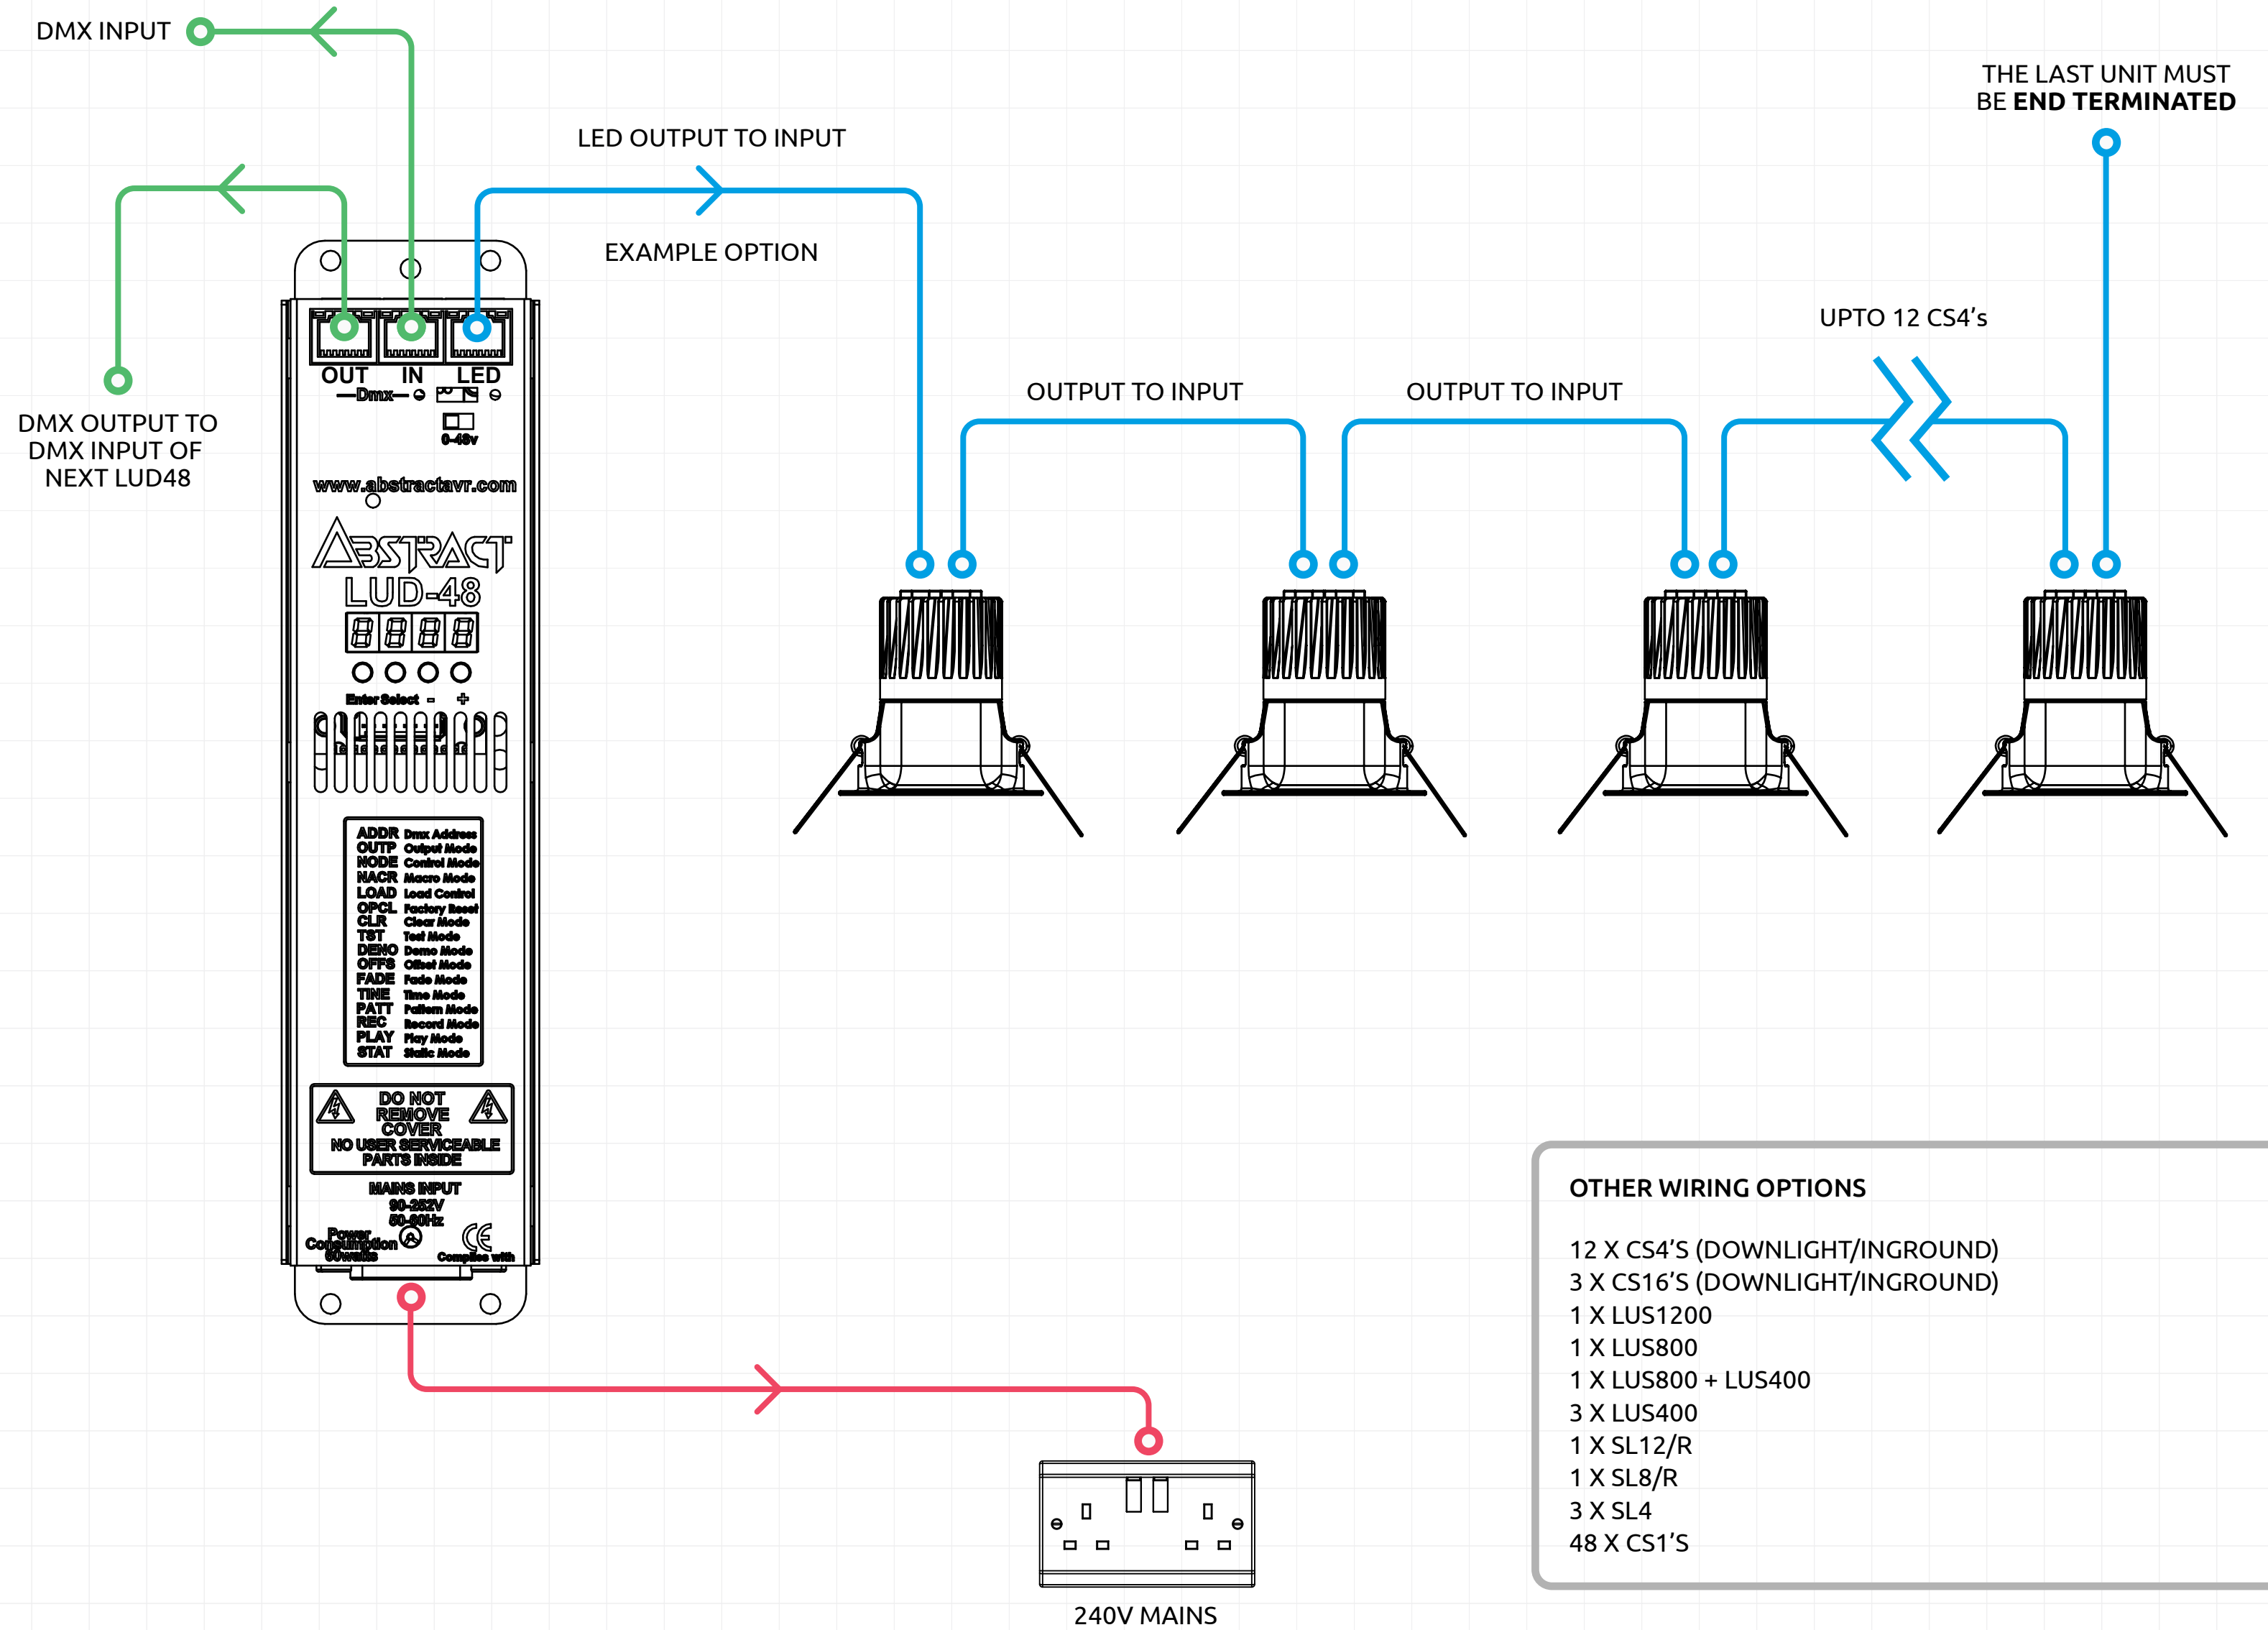

-  Mains 3 Core
-  3 Pin XLR
-  4 Pin XLR
-  WIFI
-  N/A
-  N/A

- OTHER WIRING OPTIONS**
- 12 X CS4'S (DOWNLIGHT/INGROUND)
 - 3 X CS16'S (DOWNLIGHT/INGROUND)
 - 1 X LUS1200
 - 1 X LUS800
 - 1 X LUS800 + LUS400
 - 3 X LUS400
 - 1 X SL12/R
 - 1 X SL8/R
 - 3 X SL4
 - 48 X CS1'S